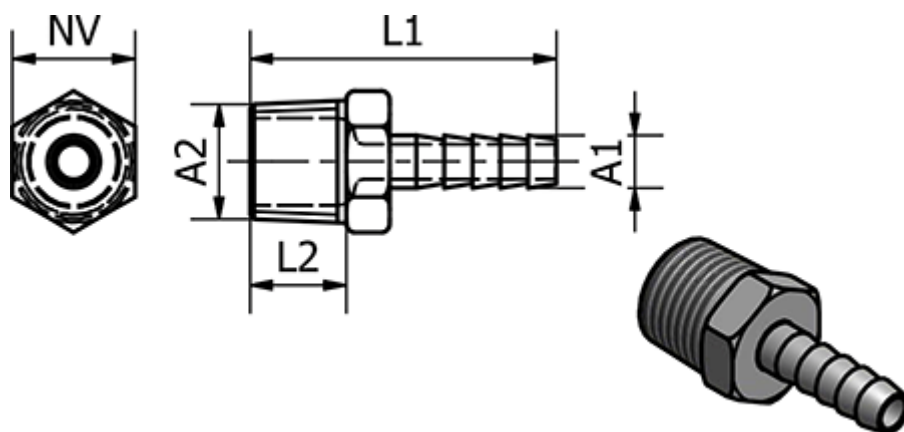

# Data Sheet

Article number: 586239112

Description: Tube Connector 239.112, Ø12 - R 3/8"  
Nickel-plated brass

## Measures

Ext. Hose Diameter A1	= 12
L1	= 36.5
L2	= 11.5
NV	= 17
Thread A2	= R 3/8"